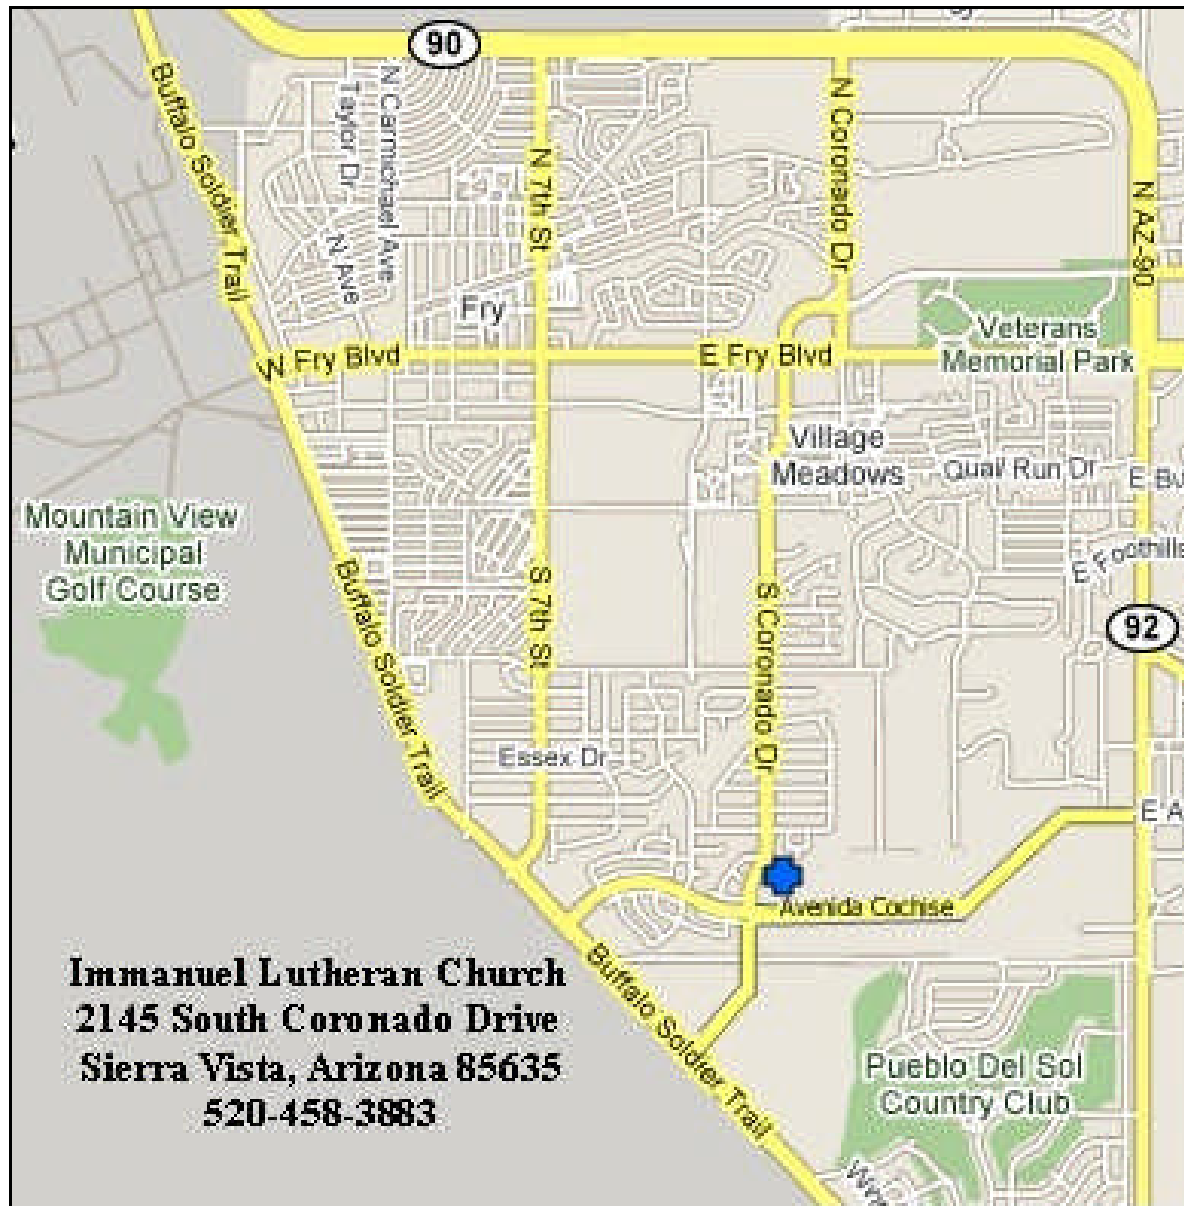

Map & Directions to Immanuel Lutheran Church

Immanuel Lutheran Church is located just north of the corner of Coronado Drive and Avenida Cochise.

From Fry Blvd, travel south on Coronado Drive. Immanuel is approximately 1.5 miles on the left.

From Highway 92:

1) Turn west on Avenida Cochise. Travel approximately 1.5 miles to Coronado Drive. Turn right. Immanuel is the first building on the right.

2) Turn west on Buffalo Soldier Trail. Travel approximately 1.8 miles to Coronado Drive. Turn right and travel about .5 miles to Avenida Cochise. Cross Avenida Cochise and Immanuel is the first building on the right.

From Fort Huachuca Main Gate, travel south on Buffalo Soldier Trail approximately 2 miles to Avenida Cochise. Turn left and travel about .5 miles to Coronado Drive. Turn left on Coronado. Immanuel is the first building on the right.